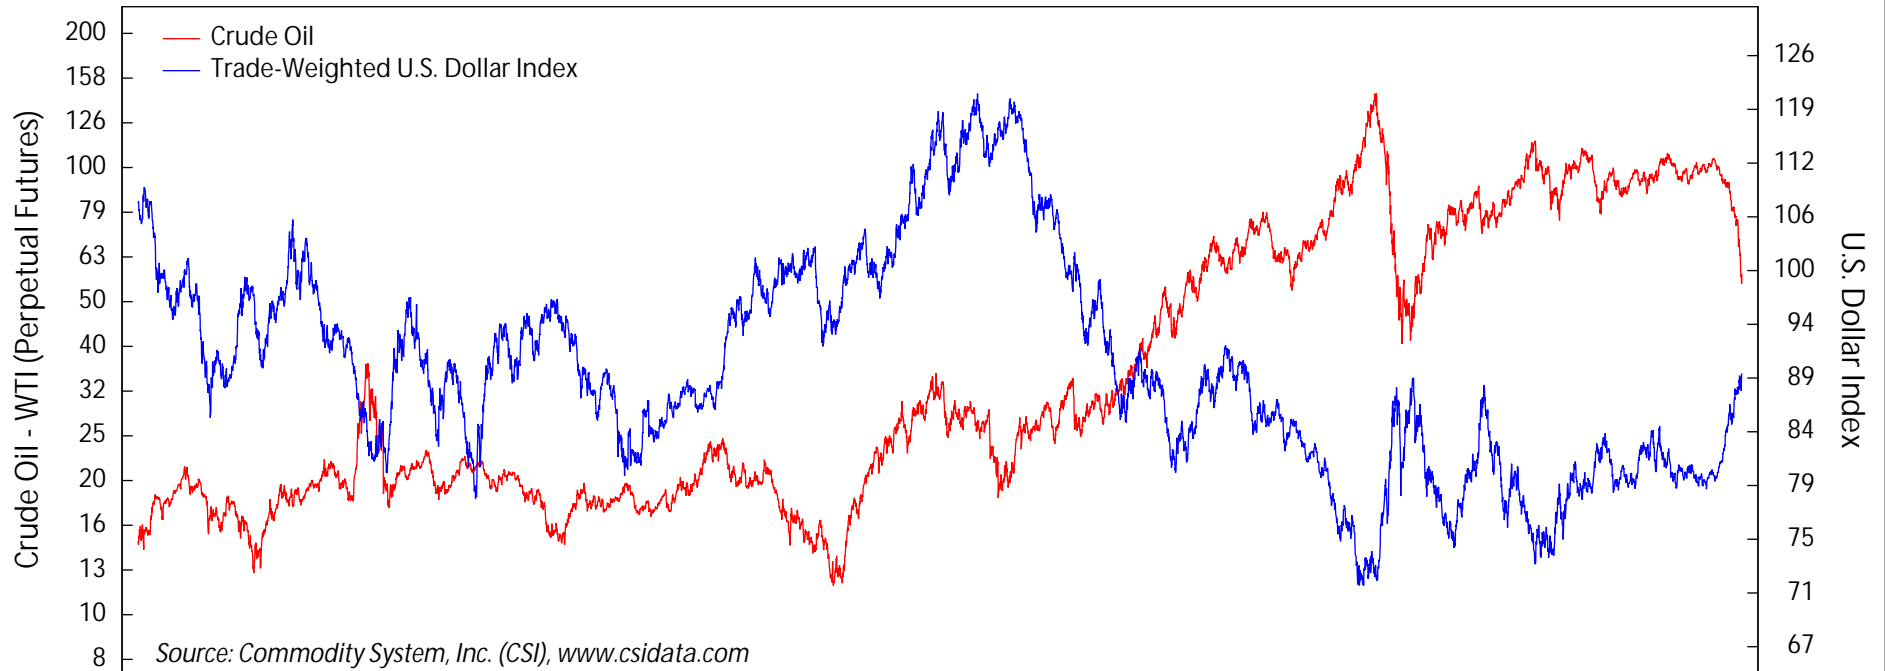

# U.S. Dollar vs. Crude Oil

Daily Data 1986-09-24 to 2014-12-19 (Log Scale)

[10243C](#)