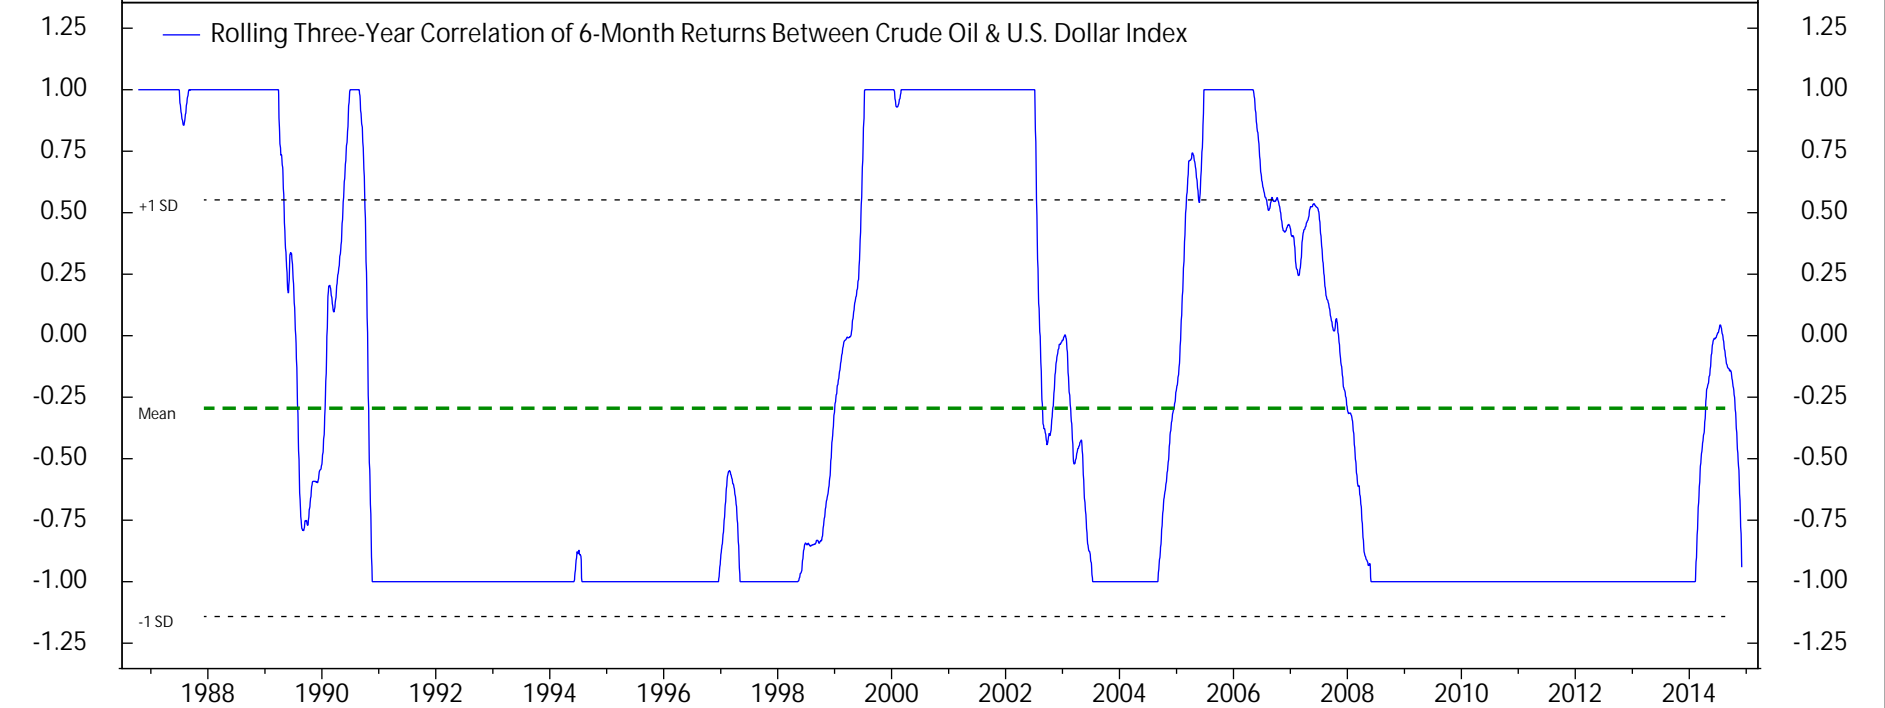

# U.S. Dollar vs. Crude Oil

Daily Data 1986-09-24 to 2014-12-19 (Log Scale)

[10243C](#)